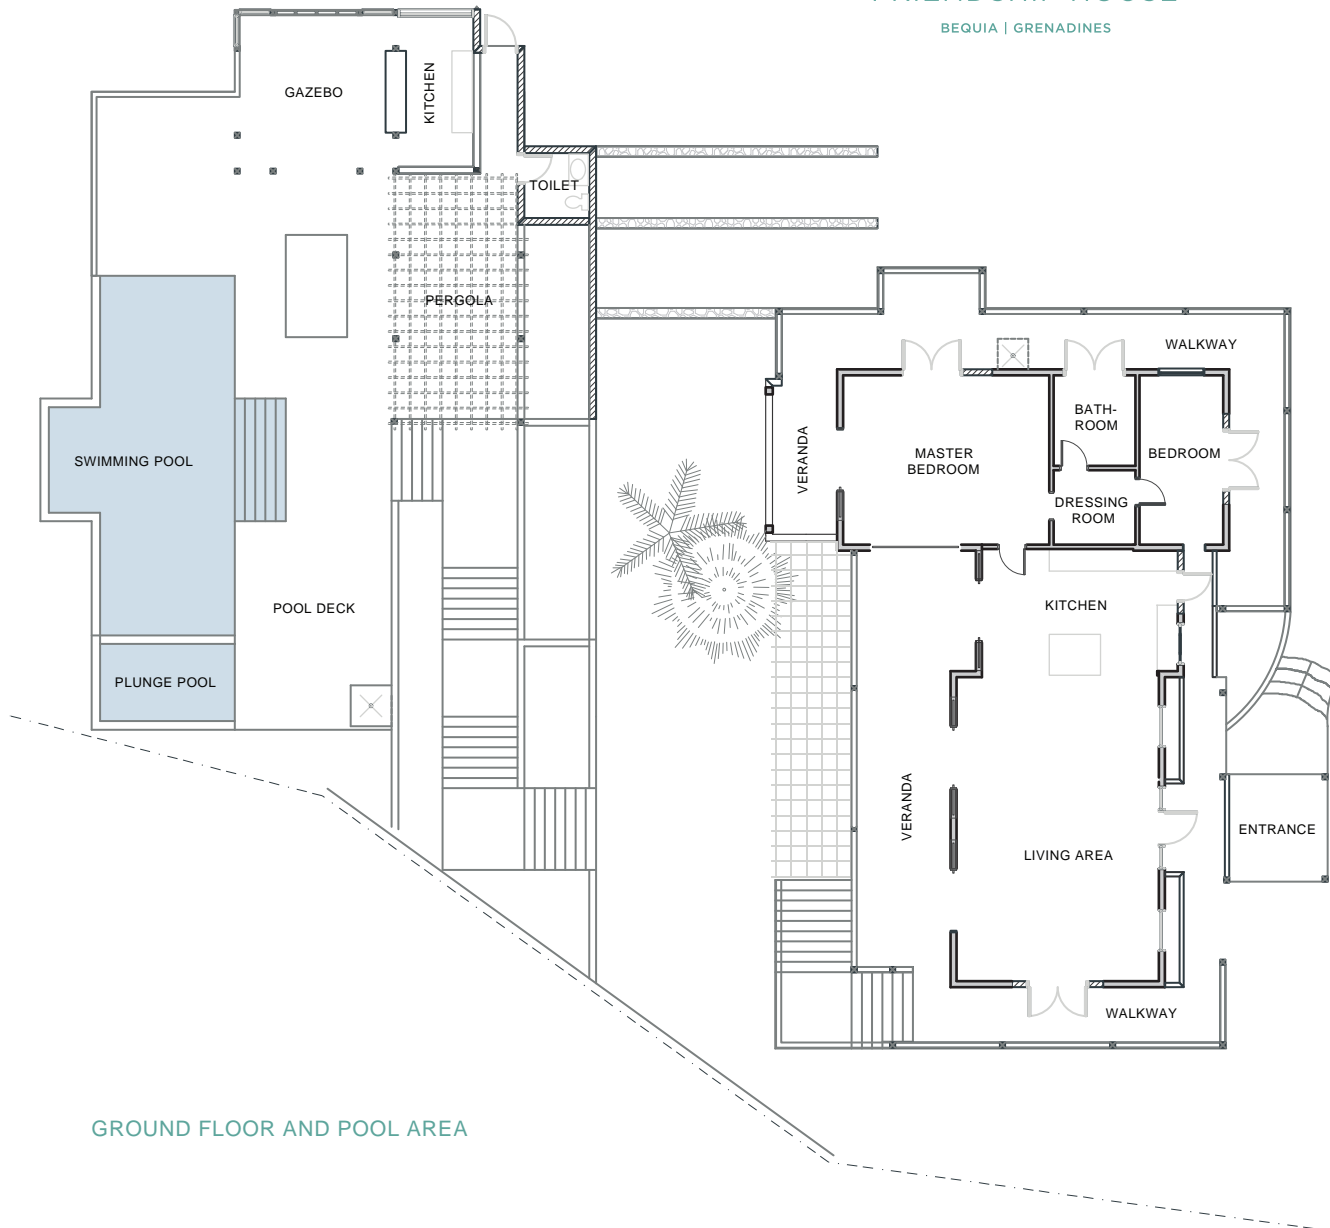

FRIENDSHIP HOUSE

BEQUIA | GRENADINES

GROUND FLOOR AND POOL AREA

LOWER GROUND FLOOR

HOUSE PLANS

NORTH ELEVATION (ENTRANCE)

EAST ELEVATION

SOUTH ELEVATION

WEST ELEVATION

HOUSE ELEVATIONS

ESTATE SITE PLAN AND PROXIMITY TO BEACH